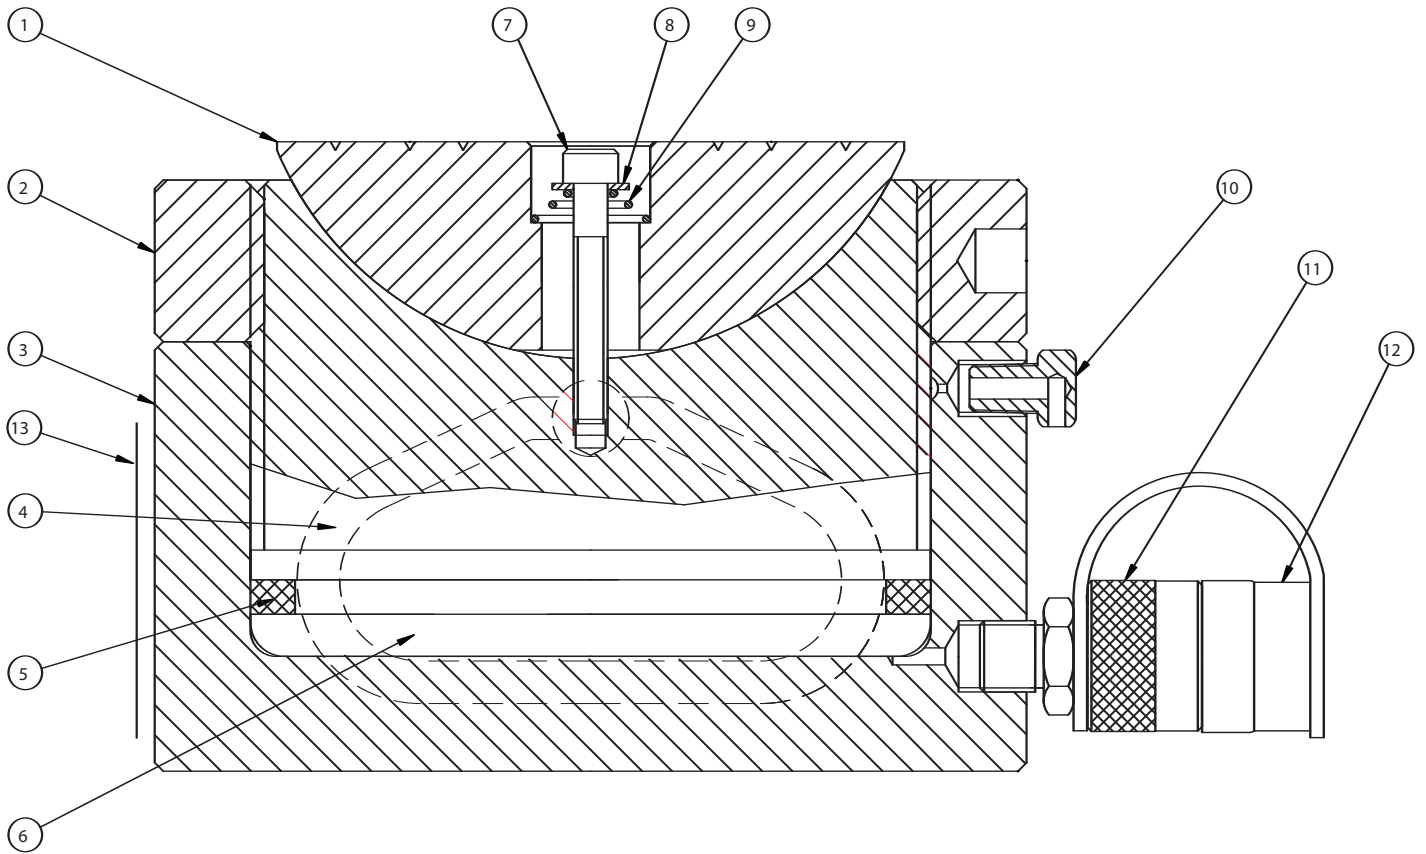

Parts List for:

RC0552P	RC1002P	RC1552P
RC2402P	RC3802P	RC6202P

HYDRAULIC PANCAKE CYLINDER SINGLE-ACTING, GRAVITY RETURN, WITH LOCKING COLLAR

Cylinder Capacity at 10,000 PSI

Part No.	Tons Max.	Stroke (Inches)
RC0552P	55	2.0
RC1002P	100	1.8
RC1552P	155	1.8
RC2402P	240	1.8
RC3802P	380	1.8
RC6202P	620	1.8

Parts List, Form No. 1000226, Back sheet 1 of 2

	DESCRIPTION	RC0552P Item No.	RC1002P Item No.	RC1552P Item No.	RC2402P Item No.	RC3802P Item No.	RC6202P Item No.
1	CAP, SWIVEL	2000712	2000722	2000729	2000735	2000744	2000753
2	COLLAR, LOCKING	2000713	2000723	2000730	2000736	2000745	2000754
3	BODY, CYLINDER	2000714	2000724	2000731	2000737	2000746	2000755
4	HANDLE ASSEMBLY, EYE-BOLT M16	2000715	2000715	2000715	2000738	2000747	2000756
5	SEAL, RING KIT	2000716	2000725	2000732	2000739	2000748	2000757
6	PISTON	2000717	2000726	2000733	2000740	2000749	2000758
7	SCREW	2000718	2000727	2000734	2000741	2000750	2000759
8	WASHER, FLAT RETAINER, SPRING	2000719	2000719	2000719	2000742	2000751	2000751
9	SPRING COMP.	2000720	2000728	2000728	2000743	2000752	2000752
10	VENT, 1/4 NPT	2000721	2000721	2000721	2000721	2000721	2000721
11	COUPLER, FEMALE	25600-1	25600-1	25600-1	25600-1	25600-1	25600-1
12	COVER, RUBBER DUST	9800	9800	9800	9800	9800	9800
13	PRODUCT LABEL	1000225	1000225	1000225	1000225	1000225	1000225