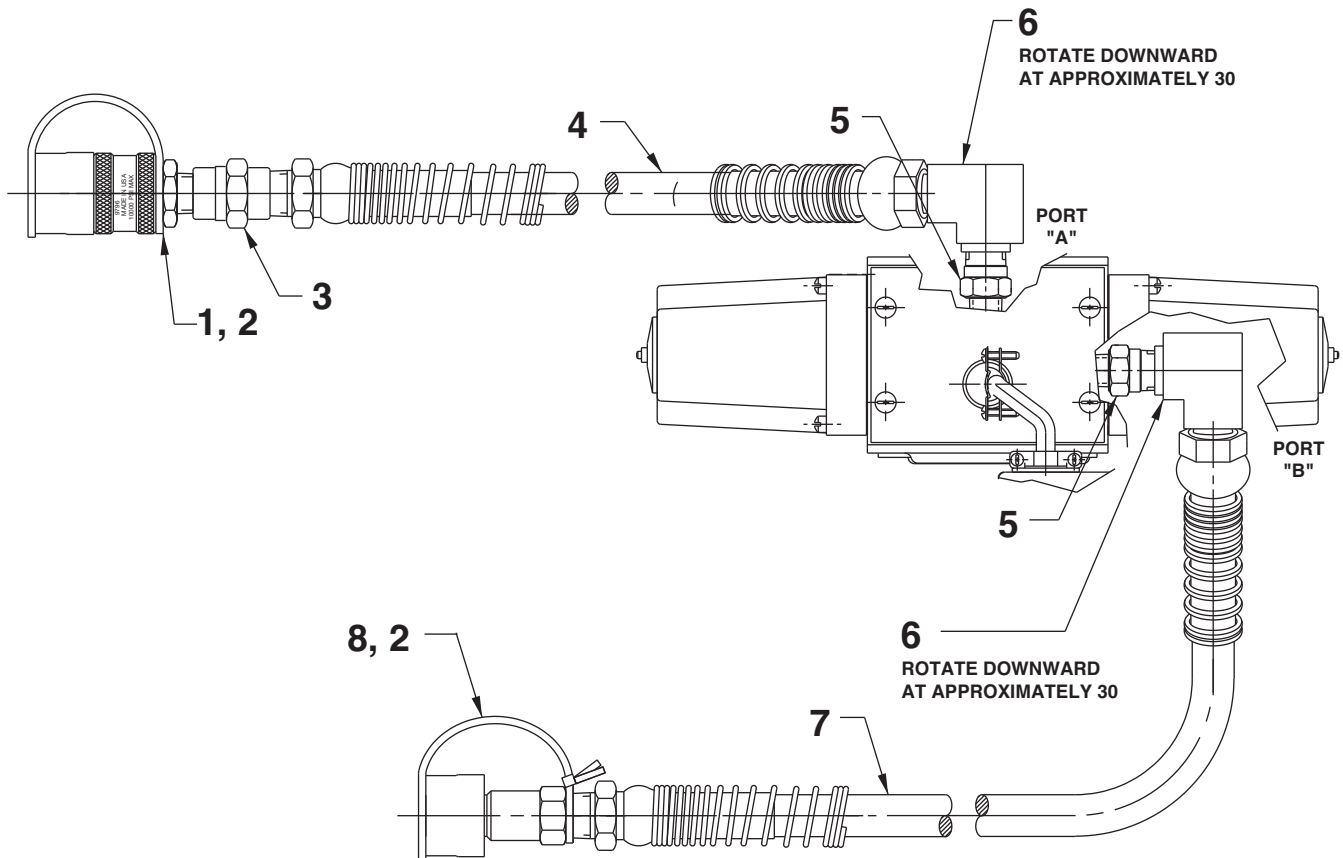

## PUMP AND CART MODULE

Item No.	Part No.	No. Req'd	Description
1	PE554S-E220-Q9812	1	Electric Pump (220 V., 50 Hz.)
2	65105	1	Power Lift Cart
3	12004	4	Washer
4	10076	4	Cap Screw (1/2-20 x 7/8 Lg.)

## DETAIL Z VALVE CONNECTIONS

Item No.	Part No.	No. Req'd	Description
1	9792	1	Quick Coupler (Female)
2	9800	2	Dust Cap
3	9680	1	Coupling Fitting
4	36890	1	Polyurethane Hose (2 ft.)
5	9674	2	Reducer Fitting
6	9686	2	90° Elbow Fitting
7	36891	1	Polyurethane Hose (3-1/4 ft.)
8	9793	1	Quick Coupler (Male)

VIEW X-X

Item No.	Part No.	No. Req'd	Description
1	252301	2	Decal (Lift Point)

Refer to any operating instructions included with this product for detailed information about operation, testing, disassembly, reassembly, and preventive maintenance.