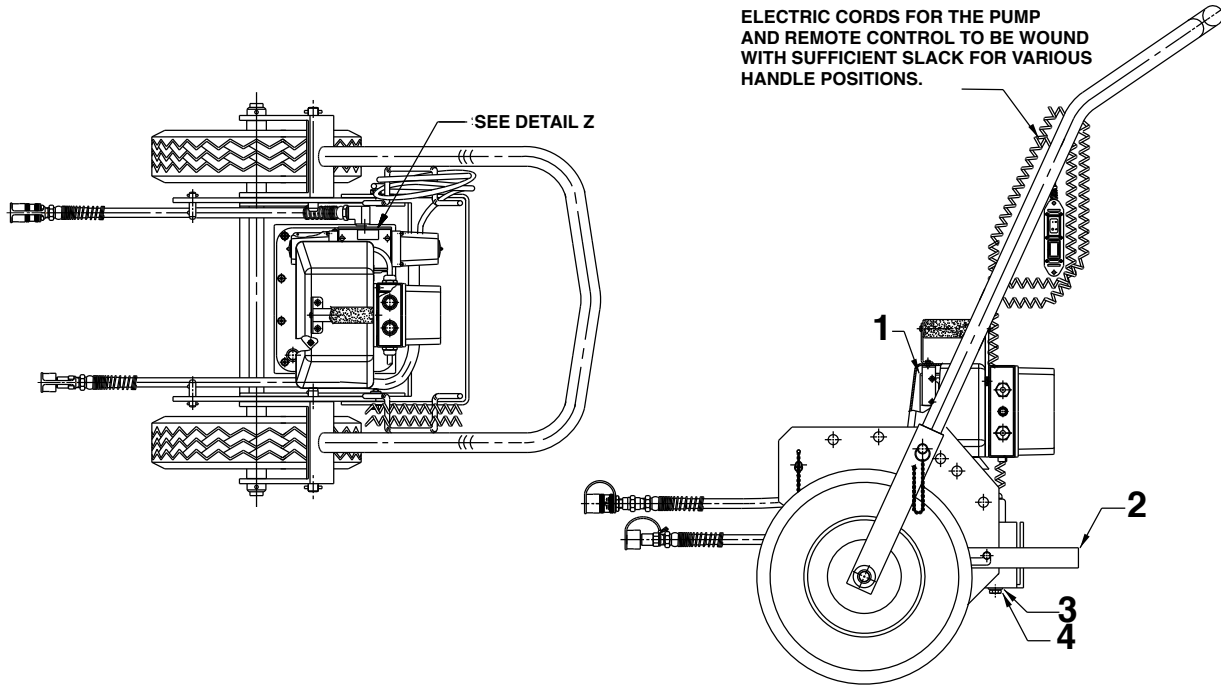

## PUMP AND CART MODULE

Item No.	Part No.	No. Req'd	Description
1	PE554S-E220-Q9812	1	Electric Pump (220 V., 50 Hz.)
2	65105	1	Power Lift Cart
3	12004	4	Washer
4	10076	4	Cap Screw (1/2-20 x 7/8 Lg.)

## DETAIL Z VALVE CONNECTIONS

Item No.	Part No.	No. Req'd	Description
1	9792	1	Quick Coupler (Female)
2	9800	2	Dust Cap
3	9680	1	Coupling Fitting
4	36890	1	Polyurethane Hose (2 ft.)
5	9674	2	Reducer Fitting
6	9686	2	90° Elbow Fitting
7	36891	1	Polyurethane Hose (3-1/4 ft.)
8	9793	1	Quick Coupler (Male)

VIEW X-X

Item No.	Part No.	No. Req'd	Description
1	252301	2	Decal (Lift Point)

Refer to any operating instructions included with this product for detailed information about operation, testing, disassembly, reassembly, and preventive maintenance.