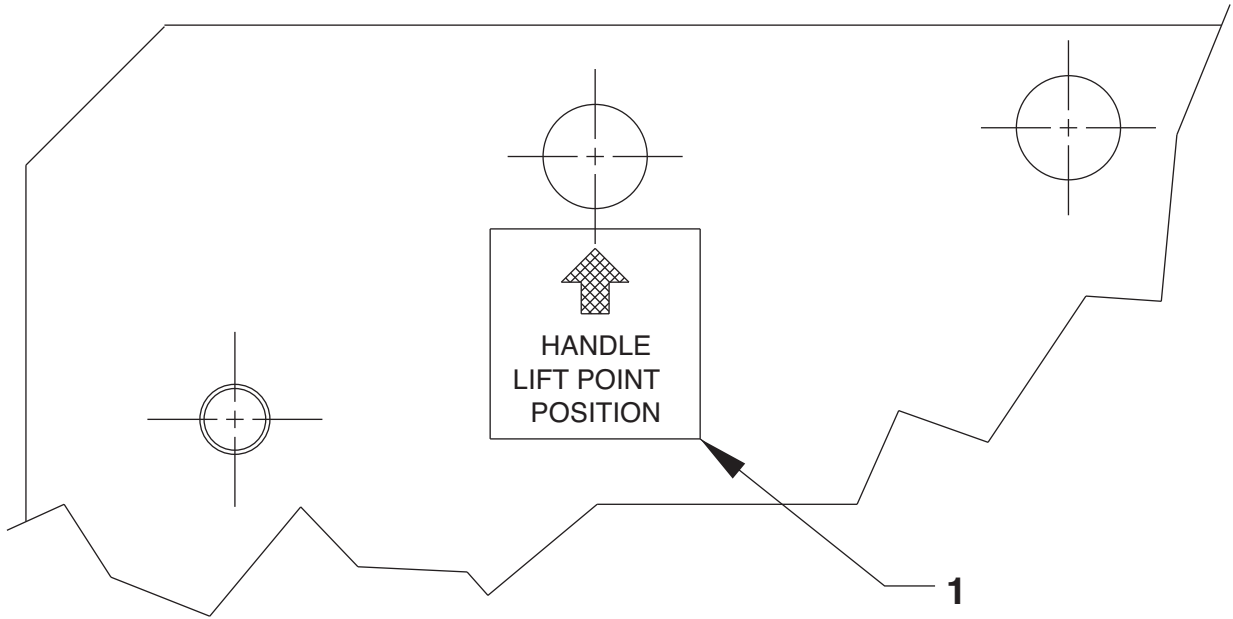

## PUMP AND CART MODULE

Item No.	Part No.	No. Req'd	Description
1	PE554S-E220-Q9812	1	Electric Pump (220 V., 50 Hz.)
2	65105	1	Power Lift Cart
3	12004	4	Washer
4	10076	4	Cap Screw (1/2-20 x 7/8 Lg.)

## DETAIL Z VALVE CONNECTIONS

Item No.	Part No.	No. Req'd	Description
1	9792	1	Quick Coupler (Female)
2	9800	2	Dust Cap
3	9680	1	Coupling Fitting
4	36890	1	Polyurethane Hose (2 ft.)
5	9674	2	Reducer Fitting
6	9686	2	90° Elbow Fitting
7	36891	1	Polyurethane Hose (3-1/4 ft.)
8	9793	1	Quick Coupler (Male)

VIEW X-X

Item No.	Part No.	No. Req'd	Description
1	252301	2	Decal (Lift Point)

Refer to any operating instructions included with this product for detailed information about operation, testing, disassembly, reassembly, and preventive maintenance.